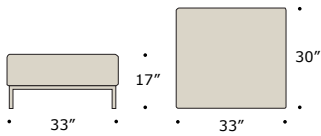

Cardero

Urbane simplicity anchored on a recycled stainless steel base. Carderos' compact form makes itself right at home in condos, goes to work in reception areas and relaxes in the lounge.

Design Features

- Rainforest Alliance Certified Lumber
- 100% Natural Latex Padding
- 100% Natural Wool Padding
- Non Toxic Fire Protection
- Non Toxic Glues, Stains and Finishes
- Ecological Textiles
- Cradle To Cradle

The Cardero Collection

- Ottomans
- Chair
- Lovenests
- Sofa
- Chaise Lounges

Specifications

Ottoman & Bench I